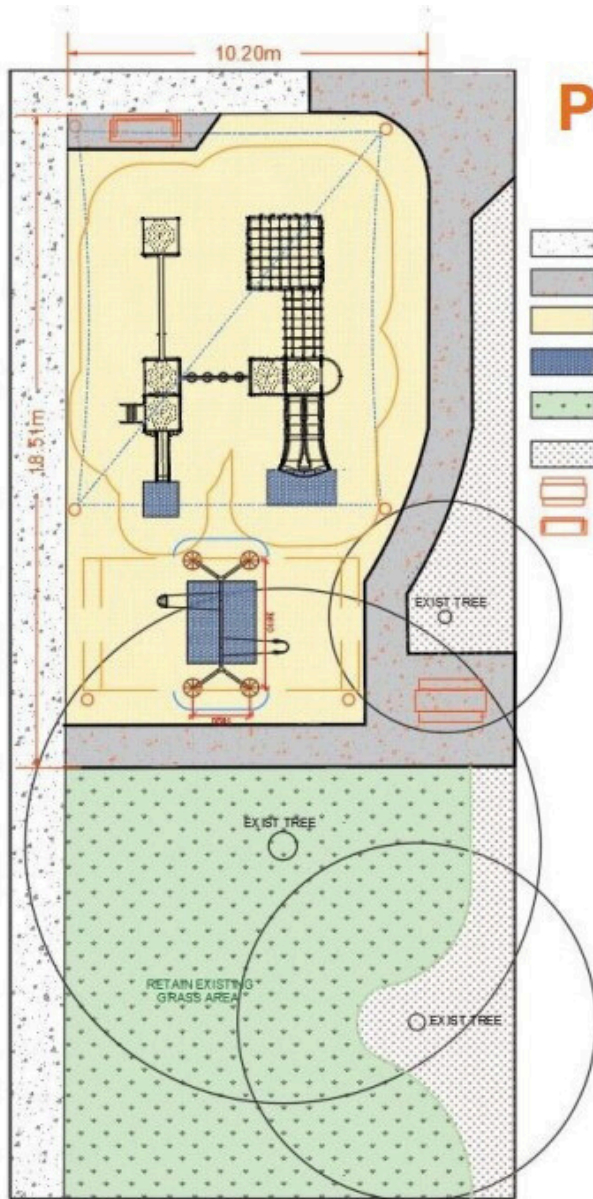

## BASE SCHEME ; PLAYSPACE WORKS

### SCOPE OF WORKS

- Service location
- Supply & install temporary site fencing (*note -there will be no access to reserve/ public toilet facilities for the duration of works*)
- Demolish existing play unit & remove / dispose from site
- Supply and install new play equipment as per proposal (scrape area to level, set out and auger footings, assemble components).
- Supply and install accredited loose bark type softfall mulch to meet AS4422
- Base scheme supplied with bark softfall only (refer Provisional Items for rubber options as shown in image).

NOTE – A request was made via the “Before You Dig” portal for service locations within the intended site with inconclusive results.

The proposed plan / costings are based on the area being free of underground services and/or obstructions –the results of service location visit may require a variation, or render the quote null and void.

# PLAYSPACE PROPOSED EQUIPMENT & LAYOUT